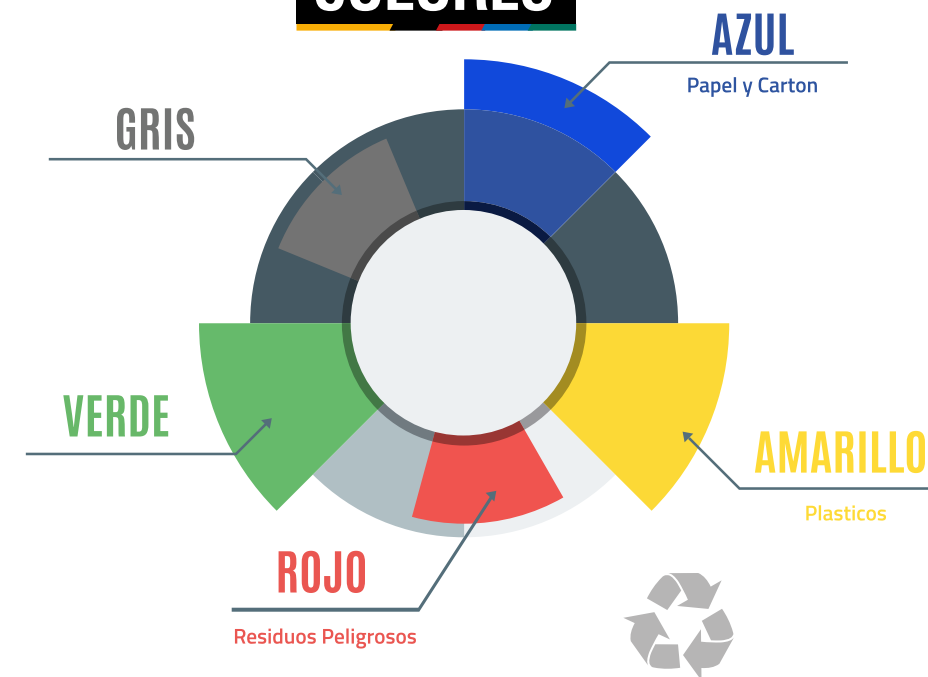

CONTENEDOR DE BASURA

Cada lugar necesita contenedores de basura, los nuestros son resistentes, variados colores, diferentes tamaños, se pueden usar tanto en el exterior como en el interior. Están diseñados para durar, creados a partir de plástico resistente HDPE estabilizado, con ruedas de goma para su fácil traslado, fabricados bajo normas EN840, ISO9001 e ISO14001.

100 %
VIRGEN

Fabricado en HDPE bajo norma
EN840, ISO 9001, ISO 14001

50 Lts.

Código:	Capacidad:	Color:
CB50BARO	50 Lts.	Rojo
CB50BAAZ	50 Lts.	Azul
CB50BAVE	50 Lts.	Verde
CB50BAAM	50 Lts.	Amarillo

120 Lts.

Código:	Capacidad:	Color:
CB120	120 Lts.	GRIS
CB120V	120 Lts.	VERDE
CB120AZU	120 Lts.	AZUL
CB120AMA	120 Lts.	AMARILLO
CB120ROJ	120 Lts.	ROJO

240 Lts.

Código:	Capacidad:	Color:
CB240	240 Lts.	GRIS
CB240V	240 Lts.	VERDE
CB240AZU	240 Lts.	AZUL
CB240AMA	240 Lts.	AMARILLO
CB240ROJ	240 Lts.	ROJO

360 Lts.

Código:	Capacidad:	Color:
CB360	360 Lts.	GRIS
CB360V	360 Lts.	VERDE

660 Lts.

Código:	Capacidad:	Color:
CB660	660 Lts.	GRIS
CB660V	660 Lts.	VERDE
CB660AZU	660 Lts.	AZUL
CB660AMA	660 Lts.	AMARILLO
CB660ROJ	660 Lts.	ROJO

1100 Lts.

Código:	Capacidad:	Color:
CB1100	1100 Lts.	GRIS
CB1100V	1100 Lts.	VERDE
CB1100AZU	1100 Lts.	AZUL
CB1100AMA	1100 Lts.	AMARILLO
CB1100ROJ	1100 Lts.	ROJO

COLORES

Los Contenedores son parte fundamental para mantener los espacios organizados y limpios, ya que su uso contribuye a la conservación del medioambiente.

Úsalos en: / Municipios / Empresa / Hogar / Edificios